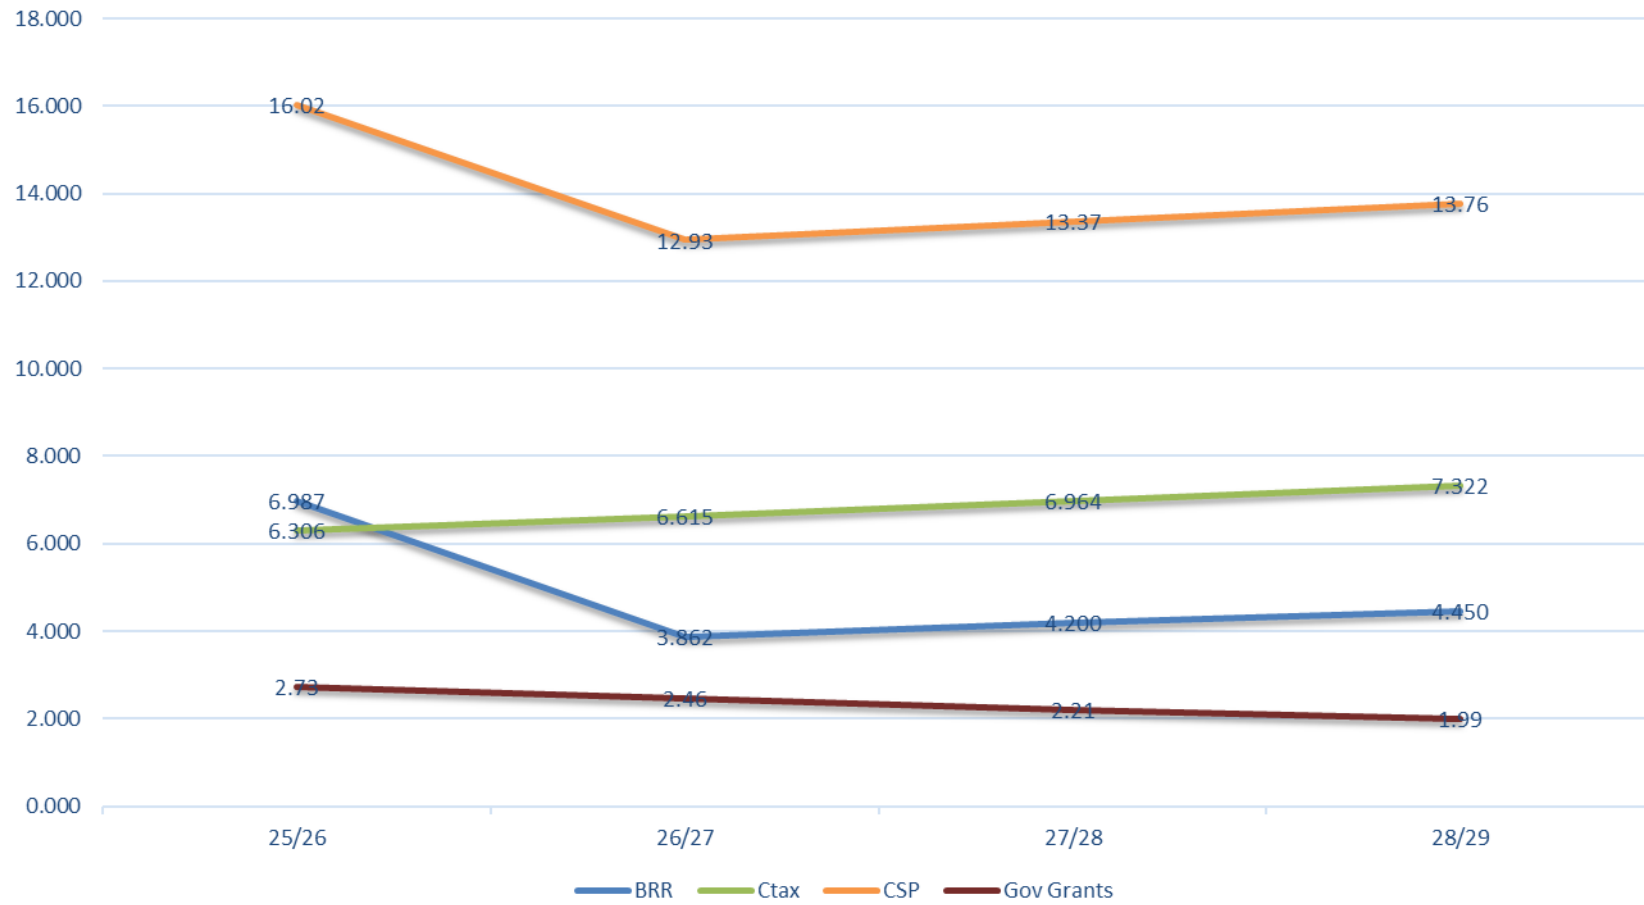

WODC Core Spending Power £m - Mid Case

WODC Core Spending Power £m - Worst Case