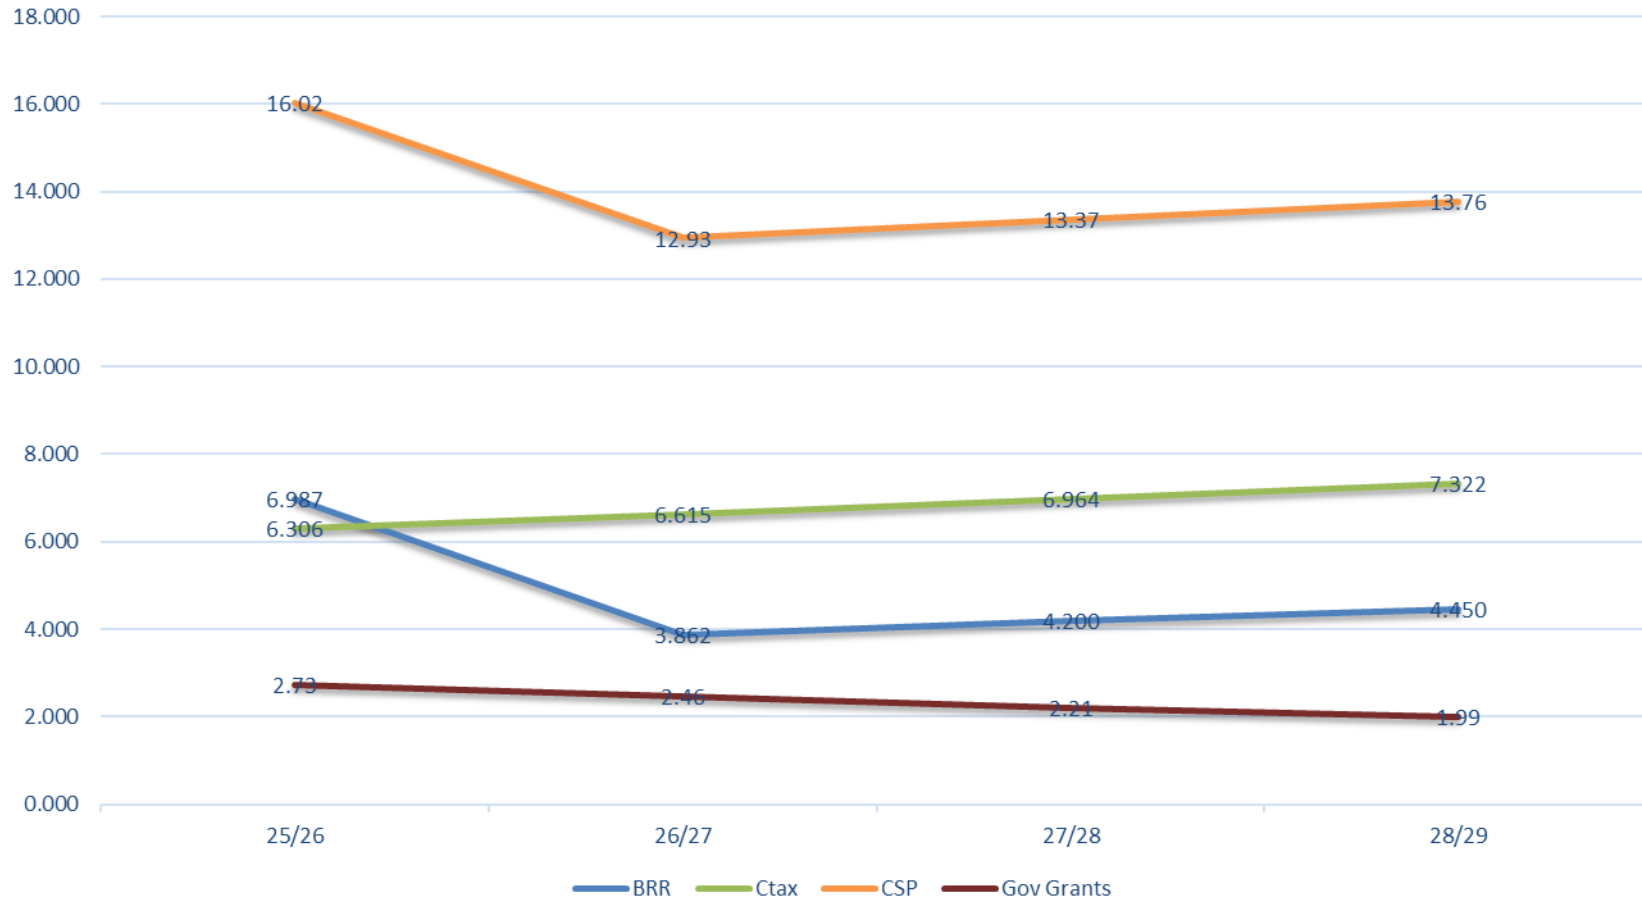

WODC Core Spending Power £m - Mid Case

WODC Core Spending Power £m - Worst Case